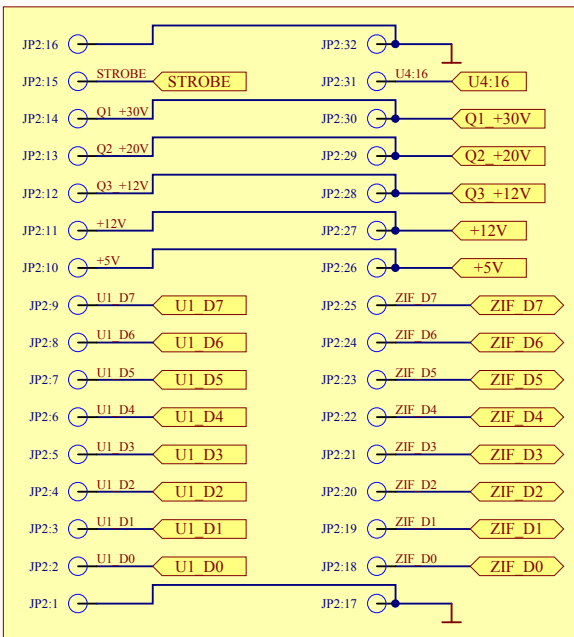

Title Main command		
Size: A3	Number:	Revision: 1.0
Date: 22/09/2014	Time: 9:10:56	Sheet of
File: C:\Tmp\HILo-ALL-07\Lower Command.SchDoc		

P2

P3

JP2

Title Lower connectors			BERNARD * * * *
Size: A4	Number: *	Revision: 1.0	
Date: 22/09/2014	Time: 9:10:59	Sheet * of *	
File: C:\Tmp\HiLo-ALL-07\Lower Connector.SchDoc			

Lower_Command
Essai_Lower_Command_SchDoc

Title Main command		
Size: A3	Number:	Revision: 1.0
Date: 22/09/2014	Time: 9:11:01	Sheet of
File: C:\Tmp\HILo-ALL-07\Lower_Decoder_SchDoc		

Title Main command		
Size: A3	Number:	Revision: 1.0
Date: 22/09/2014	Time: 9:11:03	Sheet of
File: C:\Temp\HILo-ALL-07\Lower Power SchDoc		