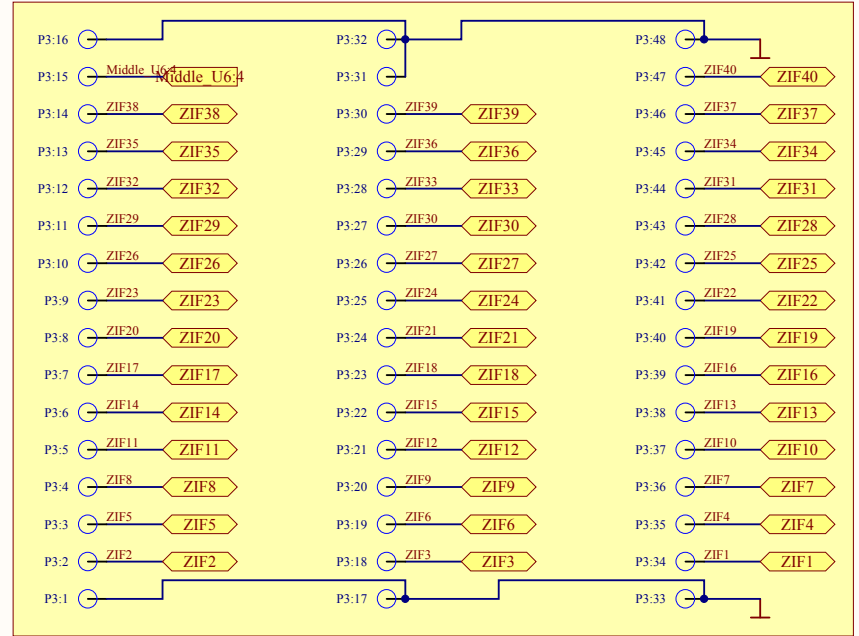

Title Main command		
Size: A3	Number:	Revision: 1.0
Date: 22/09/2014	Time: 9:10:56	Sheet of
File: C:\Tmp\HILo-ALL-07\Lower Command.SchDoc		

P2

P3

JP2

Title Lower connectors			BERNARD * * * *
Size: A4	Number: *	Revision: 1.0	
Date: 22/09/2014	Time: 9:10:59	Sheet * of *	
File: C:\Tmp\HiLo-ALL-07\Lower Connector.SchDoc			

Lower_Command
Essai_Lower_Command_SchDoc

Title Main command		
Size: A3	Number:	Revision: 1.0
Date: 22/09/2014	Time: 9:11:01	Sheet of
File: C:\Tmp\HILo-ALL-07\Lower_Decoder_SchDoc		

Title Main command		
Size: A3	Number:	Revision: 1.0
Date: 22/09/2014	Time: 9:11:03	Sheet of
File: C:\Temp\HILo-ALL-07\Lower Power SchDoc		