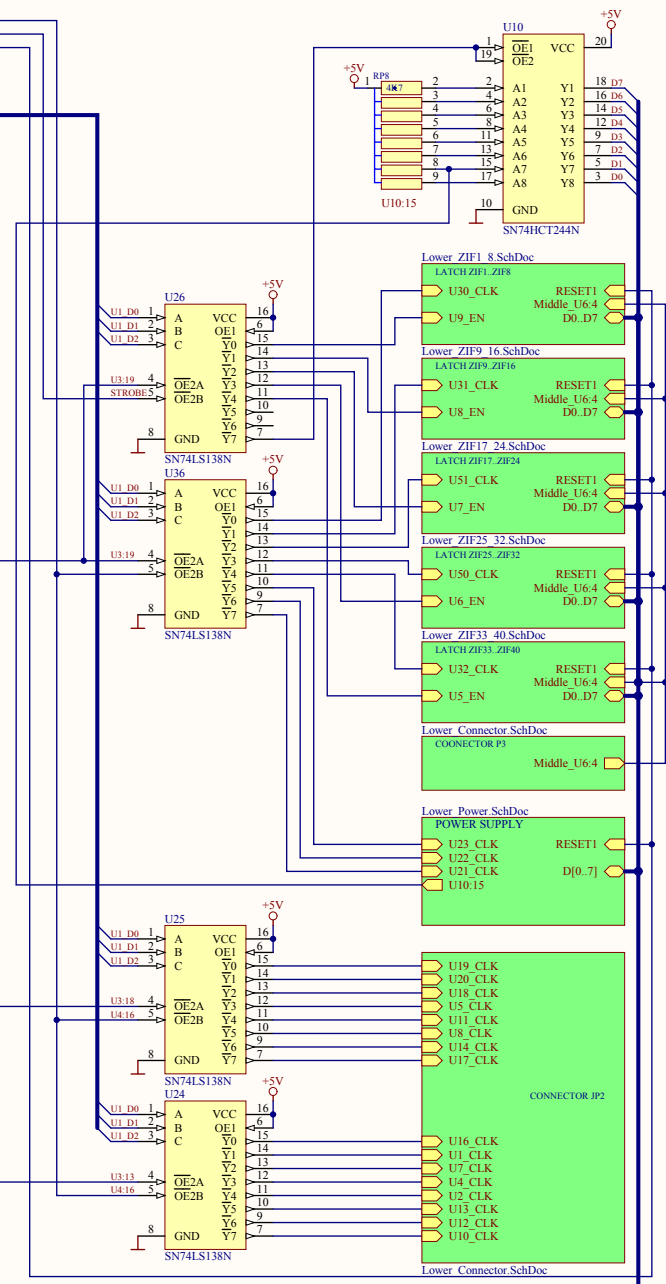

Title Main command		
Size: A3	Number:	Revision: 1.0
Date: 22/09/2014	Time: 9:10:56	Sheet of
File: C:\Tmp\HILo-ALL-07\Lower Command.SchDoc		

P2

P3

JP2

Title Lower connectors			BERNARD * * * *
Size: A4	Number: *	Revision: 1.0	
Date: 22/09/2014	Time: 9:10:59	Sheet * of *	
File: C:\Tmp\HiLo-ALL-07\Lower Connector.SchDoc			

Lower_Command
Essai_Lower_Command_SchDoc

Title Main command		
Size: A3	Number:	Revision: 1.0
Date: 22/09/2014	Time: 9:11:01	Sheet of
File: C:\Tmp\HILo-ALL-07\Lower_Decoder_SchDoc		

Title Main command		
Size: A3	Number:	Revision: 1.0
Date: 22/09/2014	Time: 9:11:03	Sheet of
File: C:\Temp\HILo-ALL-07\Lower Power SchDoc		