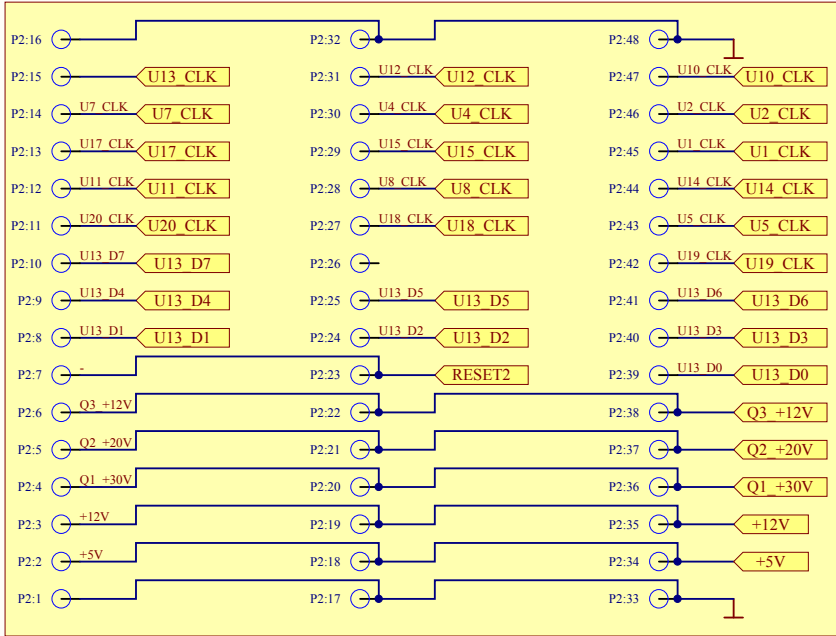

Title Main command		
Size: A3	Number:	Revision: 1.0
Date: 22/09/2014	Time: 9:10:56	Sheet of
File: C:\Tmp\HILo-ALL-07\Lower Command.SchDoc		

P2

P3

JP2

Title Lower connectors			BERNARD * * * *
Size: A4	Number: *	Revision: 1.0	
Date: 22/09/2014	Time: 9:10:59	Sheet * of *	
File: C:\Tmp\HiLo-ALL-07\Lower Connector.SchDoc			

Lower_Command
Essai_Lower_Command_SchDoc

Title Main command		
Size: A3	Number:	Revision: 1.0
Date: 22/09/2014	Time: 9:11:01	Sheet of
File: C:\Tmp\HILo-ALL-07\Lower_Decoder_SchDoc		

Title Main command		
Size: A3	Number:	Revision: 1.0
Date: 22/09/2014	Time: 9:11:03	Sheet of
File: C:\Temp\HILo-ALL-07\Lower Power SchDoc		