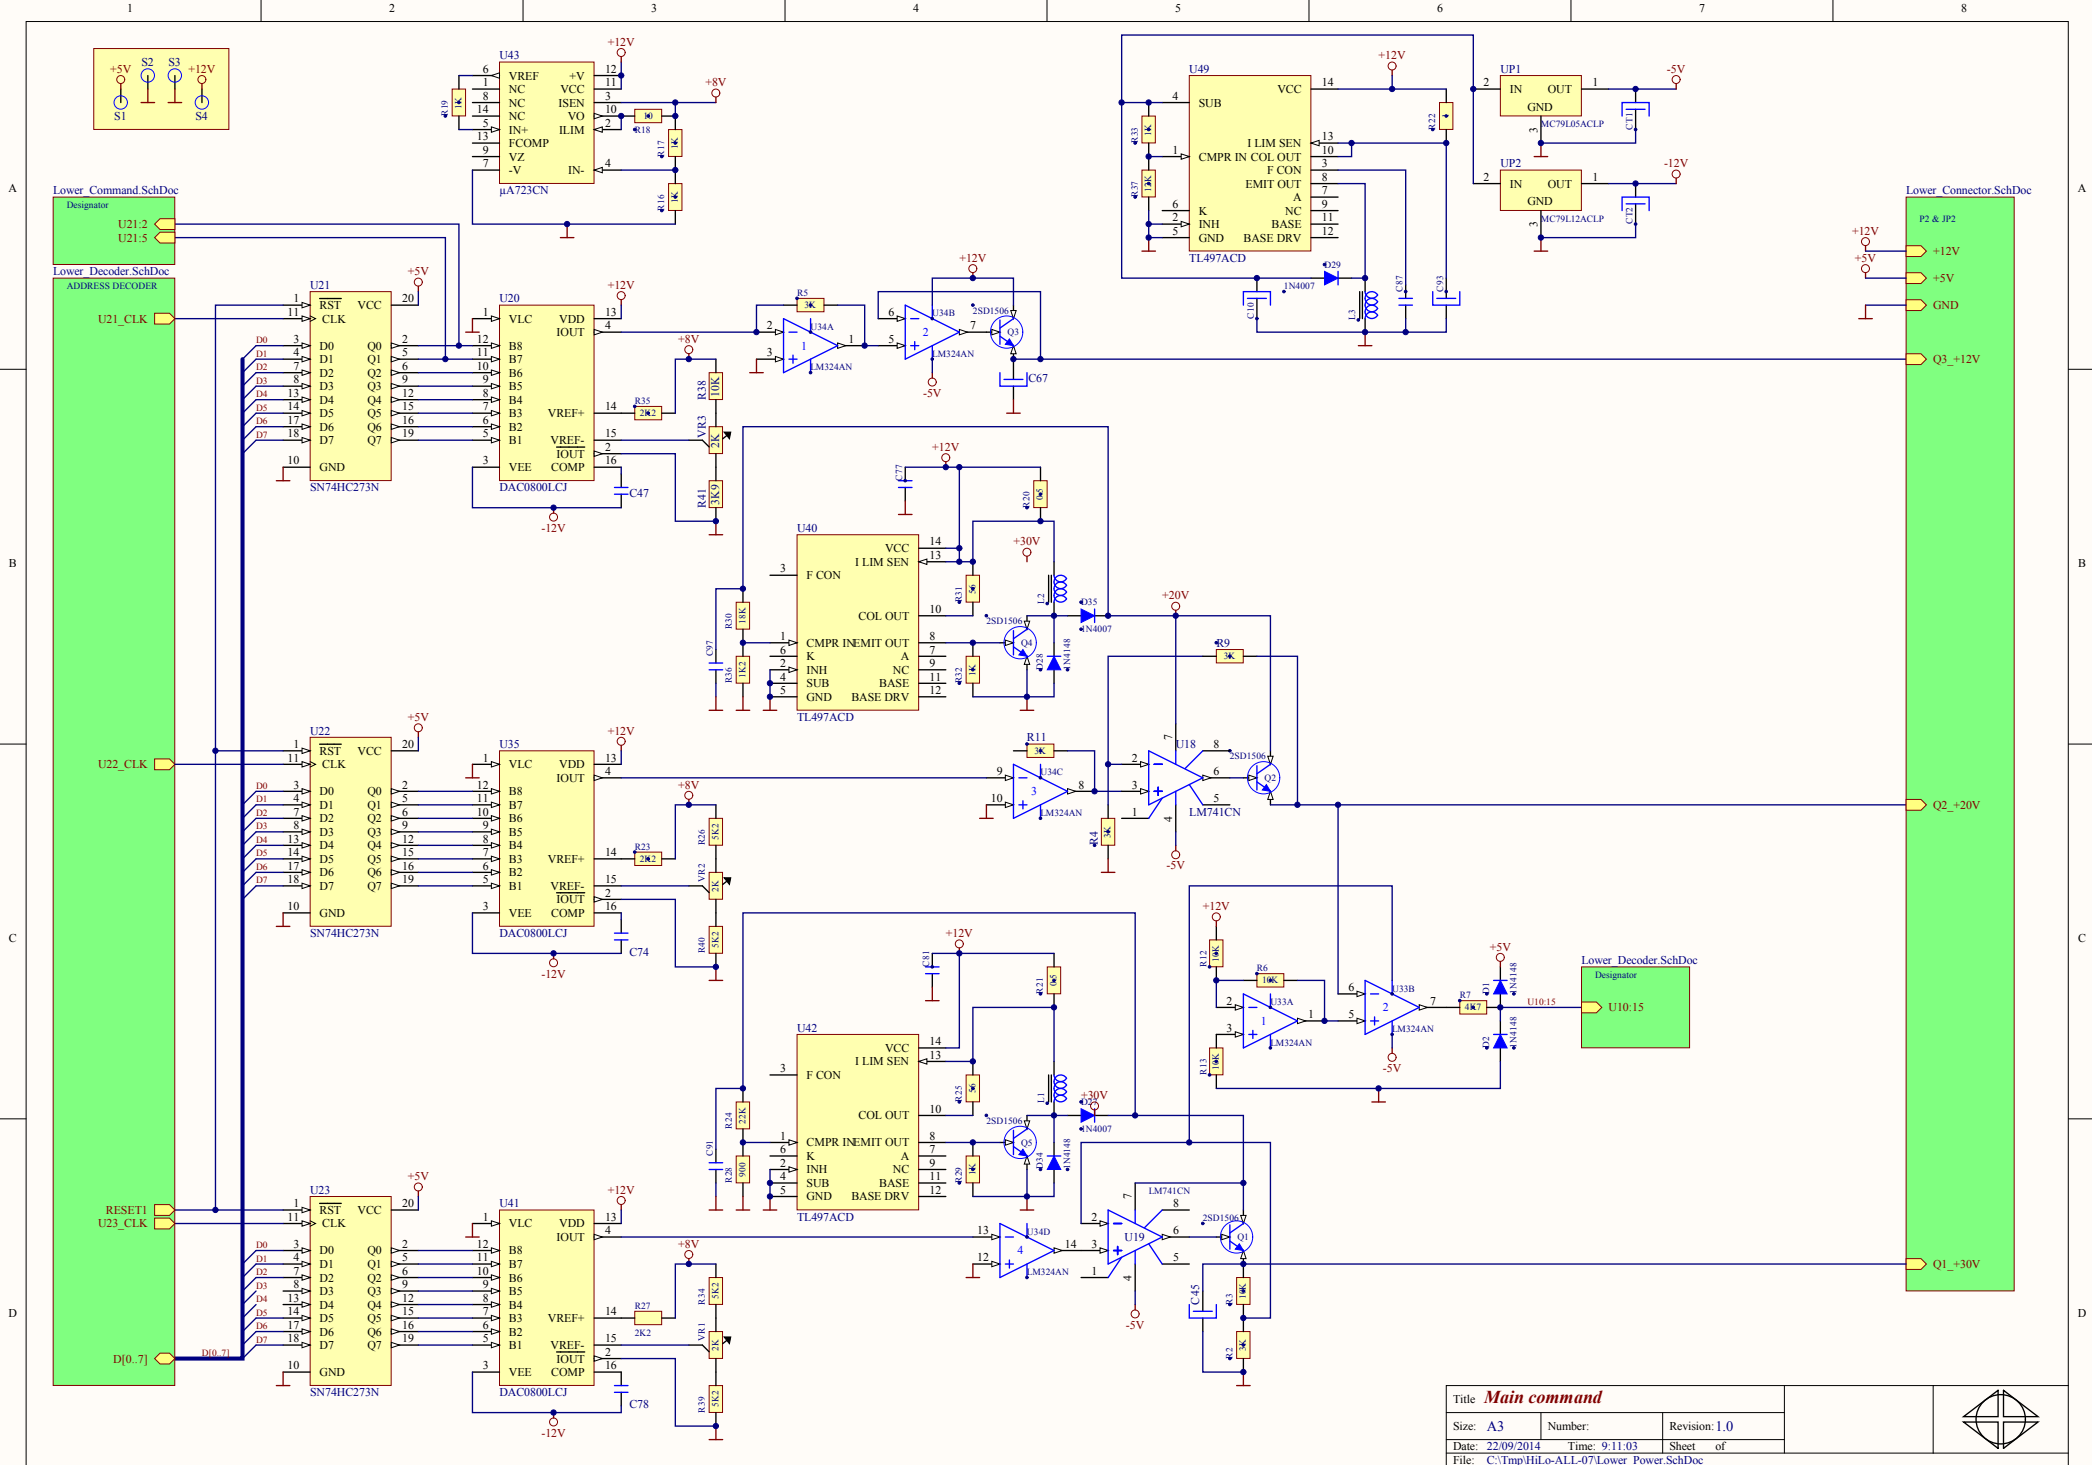

Title Main command		
Size: A3	Number:	Revision: 1.0
Date: 22/09/2014	Time: 9:10:56	Sheet of
File: C:\Tmp\HILo-ALL-07\Lower Command.SchDoc		

P2

P3

JP2

Title Lower connectors			BERNARD * * * *
Size: A4	Number: *	Revision: 1.0	
Date: 22/09/2014	Time: 9:10:59	Sheet * of *	
File: C:\Tmp\HiLo-ALL-07\Lower Connector.SchDoc			

Lower_Command
Essai_Lower_Command_SchDoc

Title Main command		
Size: A3	Number:	Revision: 1.0
Date: 22/09/2014	Time: 9:11:01	Sheet of
File: C:\Tmp\HILo-ALL-07\Lower_Decoder_SchDoc		

Title Main command		
Size: A3	Number:	Revision: 1.0
Date: 22/09/2014	Time: 9:11:03	Sheet of
File: C:\Temp\HILo-ALL-07\Lower Power SchDoc		