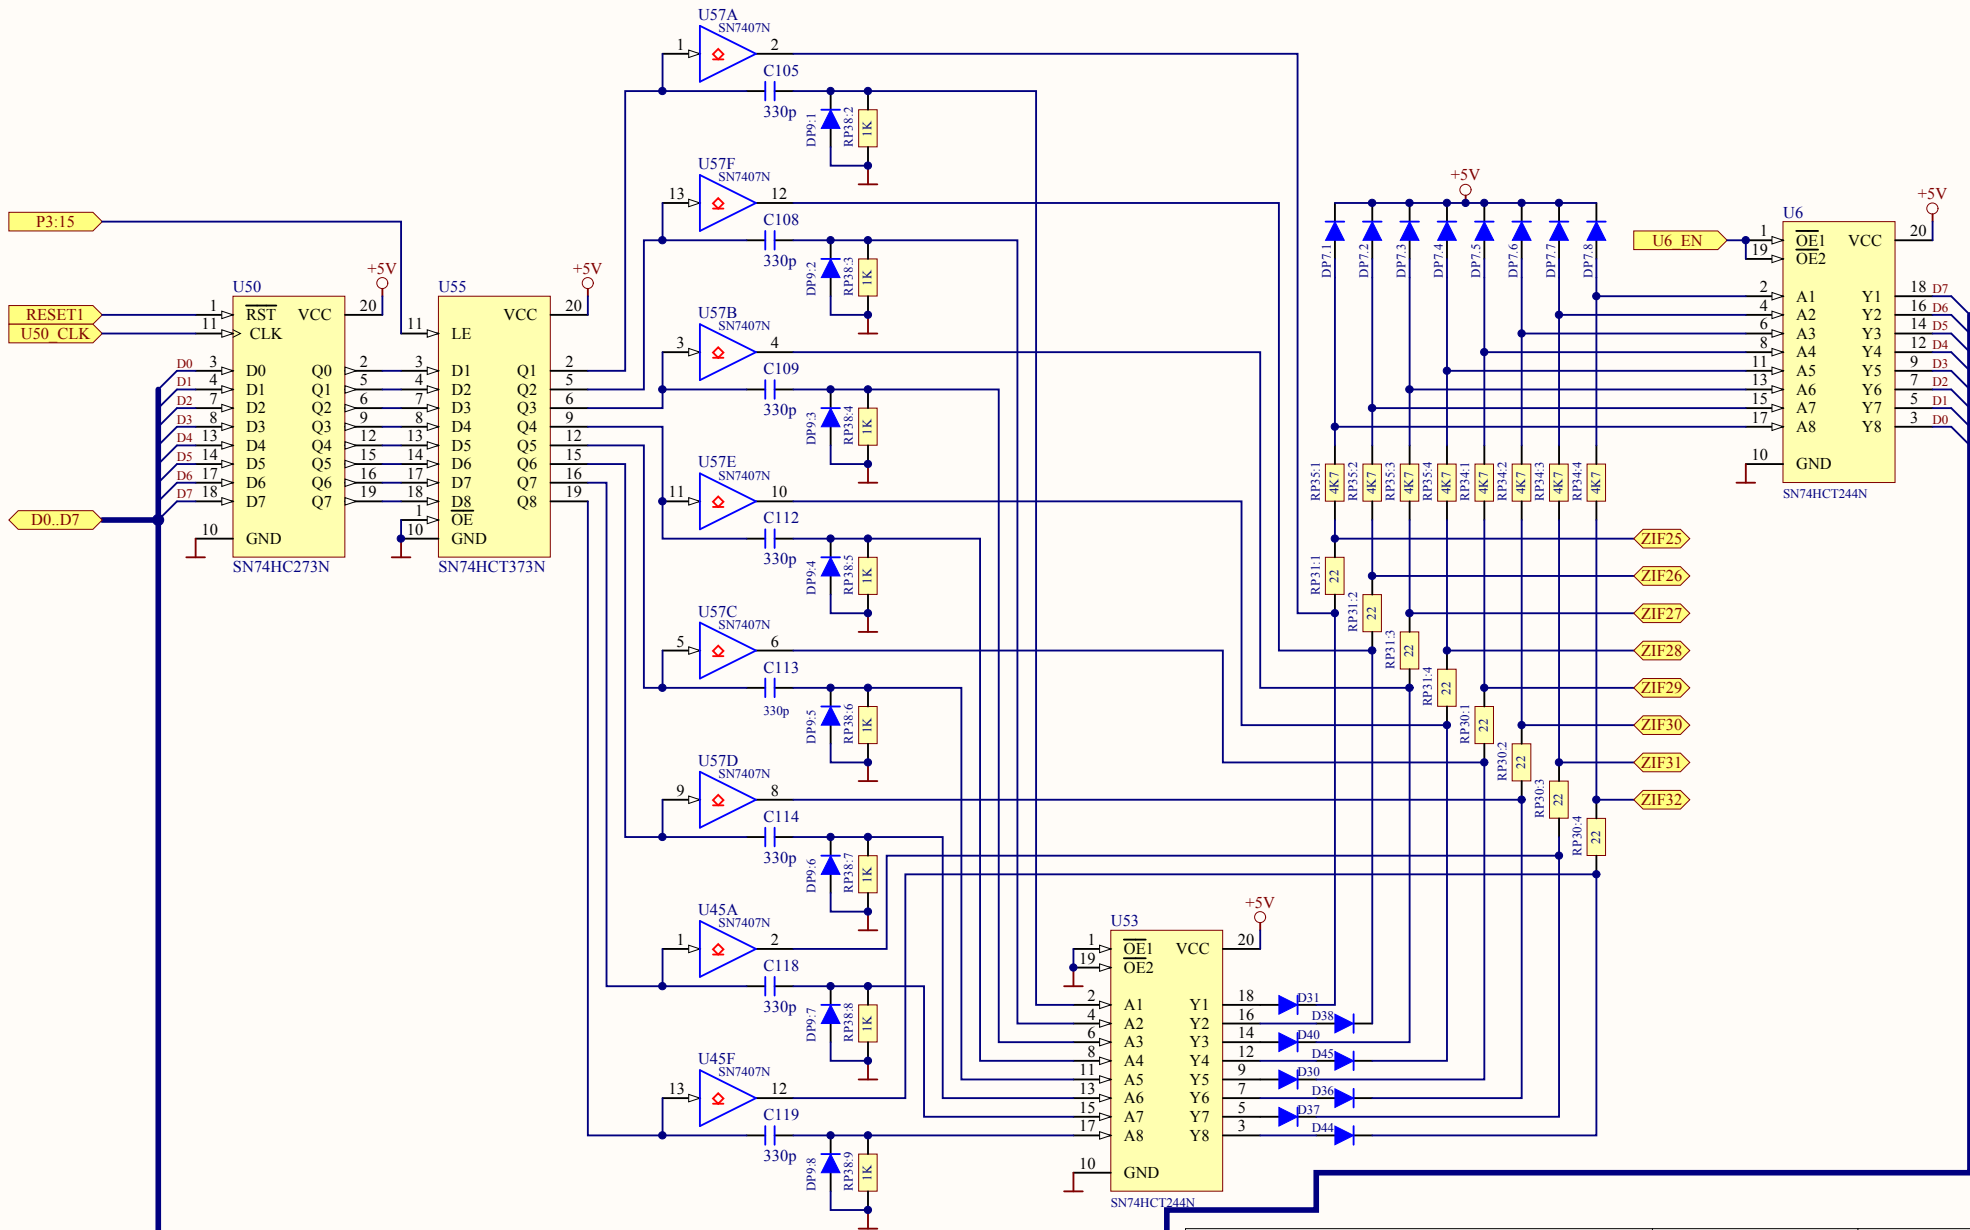

Title ZIF1-8 command & drivers			*
Size: A4	Number: *	Revision: 1.0	*
Date: 22/09/2014	Time: 9:10:01	Sheet * of *	*
File: C:\Tmp\HiLo-ALL-07\Lower ZIF1 8.SchDoc			

Title ZIF17-24 command & drivers			*
Size: A4	Number: *	Revision: 1.0	*
Date: 22/09/2014	Time: 9:10:03	Sheet * of *	*
File: C:\Tmp\HiLo-ALL-07\Lower ZIF17 24.SchDoc			

Title **ZIF25-32 command & drivers**

Size: A4 Number: * Revision: 1.0

Date: 22/09/2014 Time: 9:10:05 Sheet * of *

File: C:\Tmp\HiLo-ALL-07\Lower ZIF25 32.SchDoc

*
*
*

Title ZIF33-40 drivers & command			*
Size: A4	Number: *	Revision: 1.0	*
Date: 22/09/2014	Time: 9:10:07	Sheet * of *	*
File: C:\Tmp\HiLo-ALL-07\Lower ZIF33 40.SchDoc			