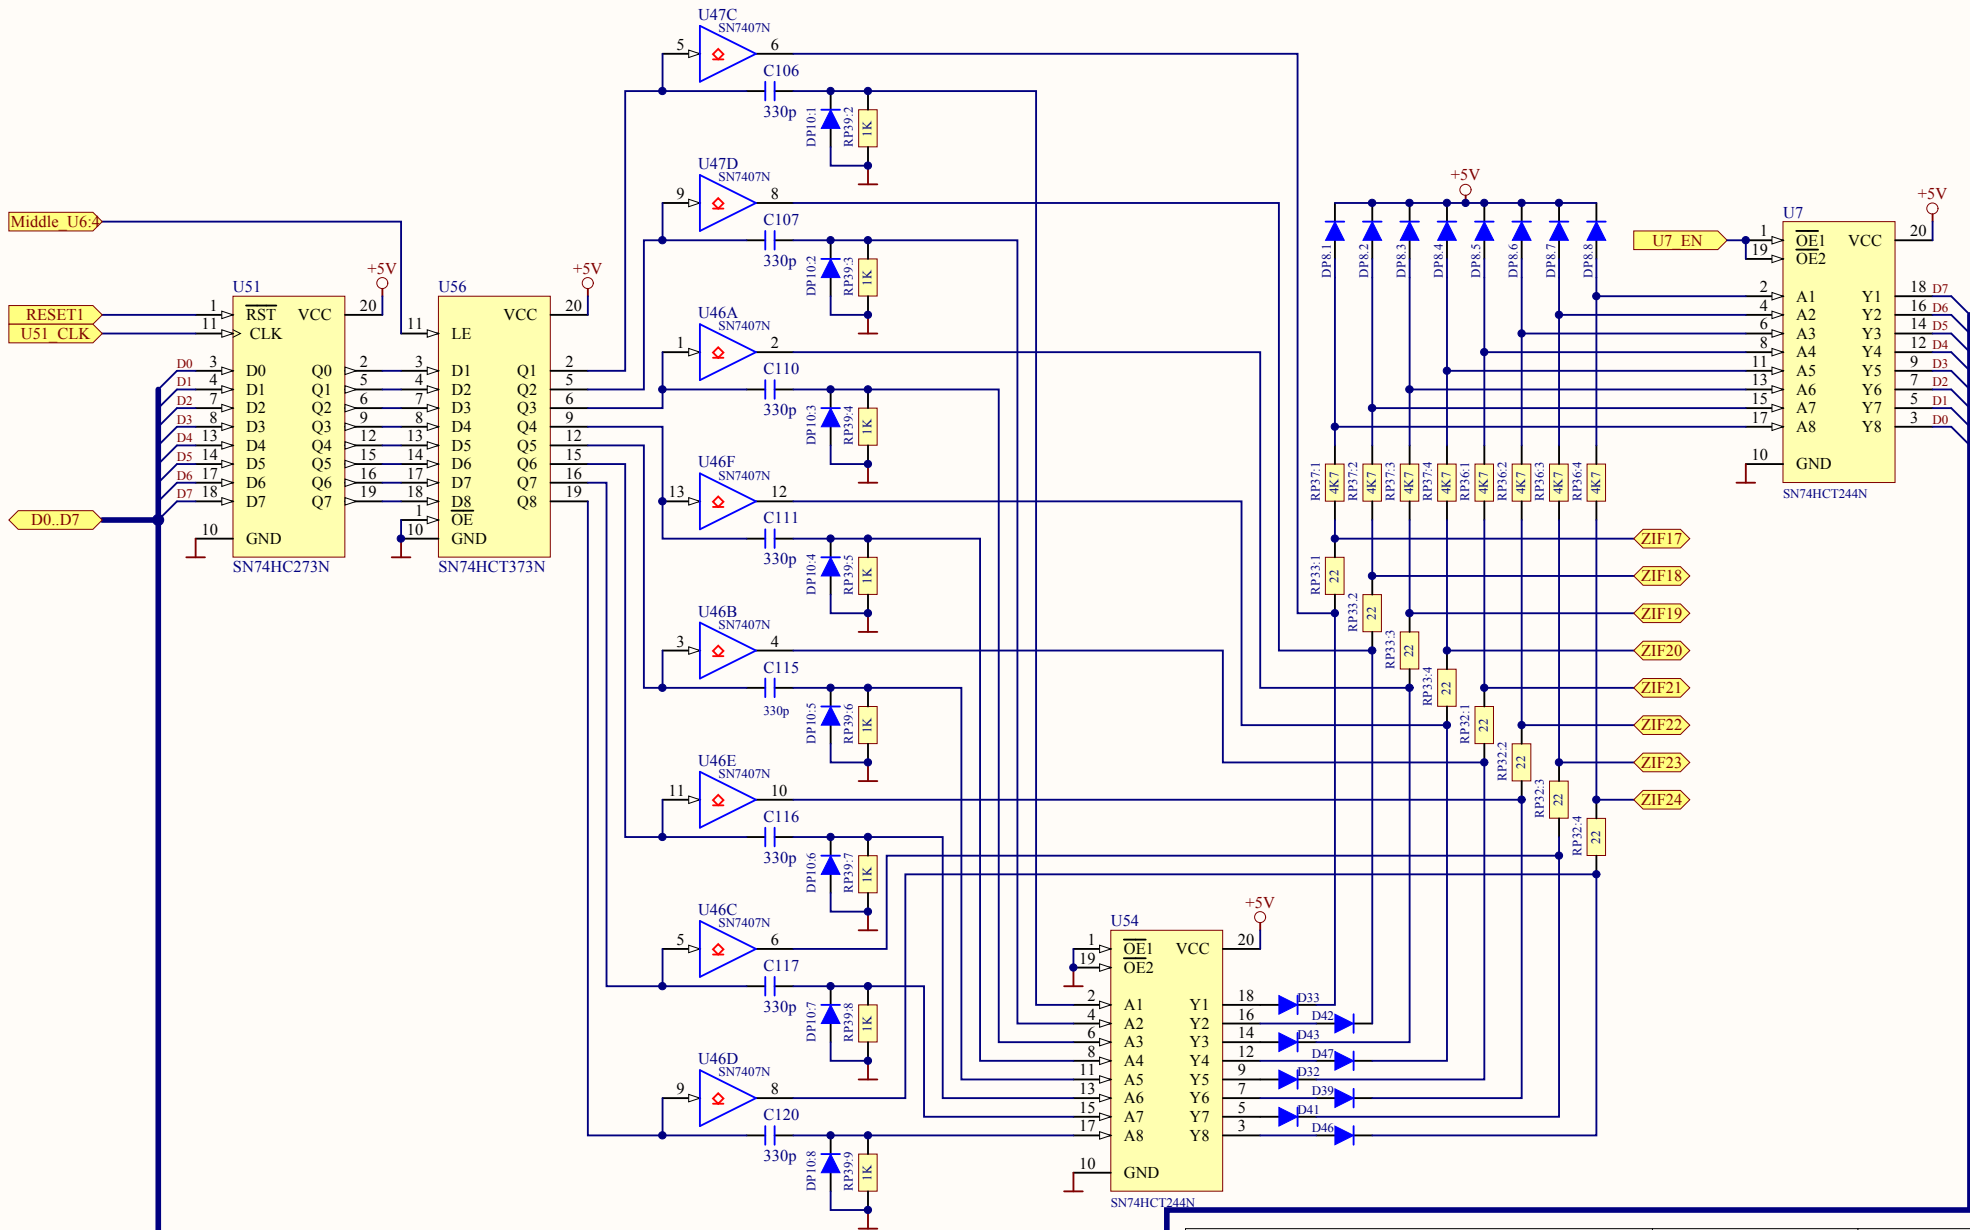

Title ZIF1-8 command & drivers			*
Size: A4	Number: *	Revision: 1.0	*
Date: 22/09/2014	Time: 9:10:01	Sheet * of *	*
File: C:\Tmp\HiLo-ALL-07\Lower ZIF1 8.SchDoc			

Title ZIF17-24 command & drivers			*
Size: A4	Number: *	Revision: 1.0	*
Date: 22/09/2014	Time: 9:10:03	Sheet * of *	*
File: C:\Tmp\HiLo-ALL-07\Lower ZIF17 24.SchDoc			

Title **ZIF25-32 command & drivers**

Size: A4 Number: * Revision: 1.0

Date: 22/09/2014 Time: 9:10:05 Sheet * of *

File: C:\Tmp\HiLo-ALL-07\Lower ZIF25 32.SchDoc

*
*
*

Title ZIF33-40 drivers & command			*
Size: A4	Number: *	Revision: 1.0	*
Date: 22/09/2014	Time: 9:10:07	Sheet * of *	*
File: C:\Tmp\HiLo-ALL-07\Lower ZIF33 40.SchDoc			