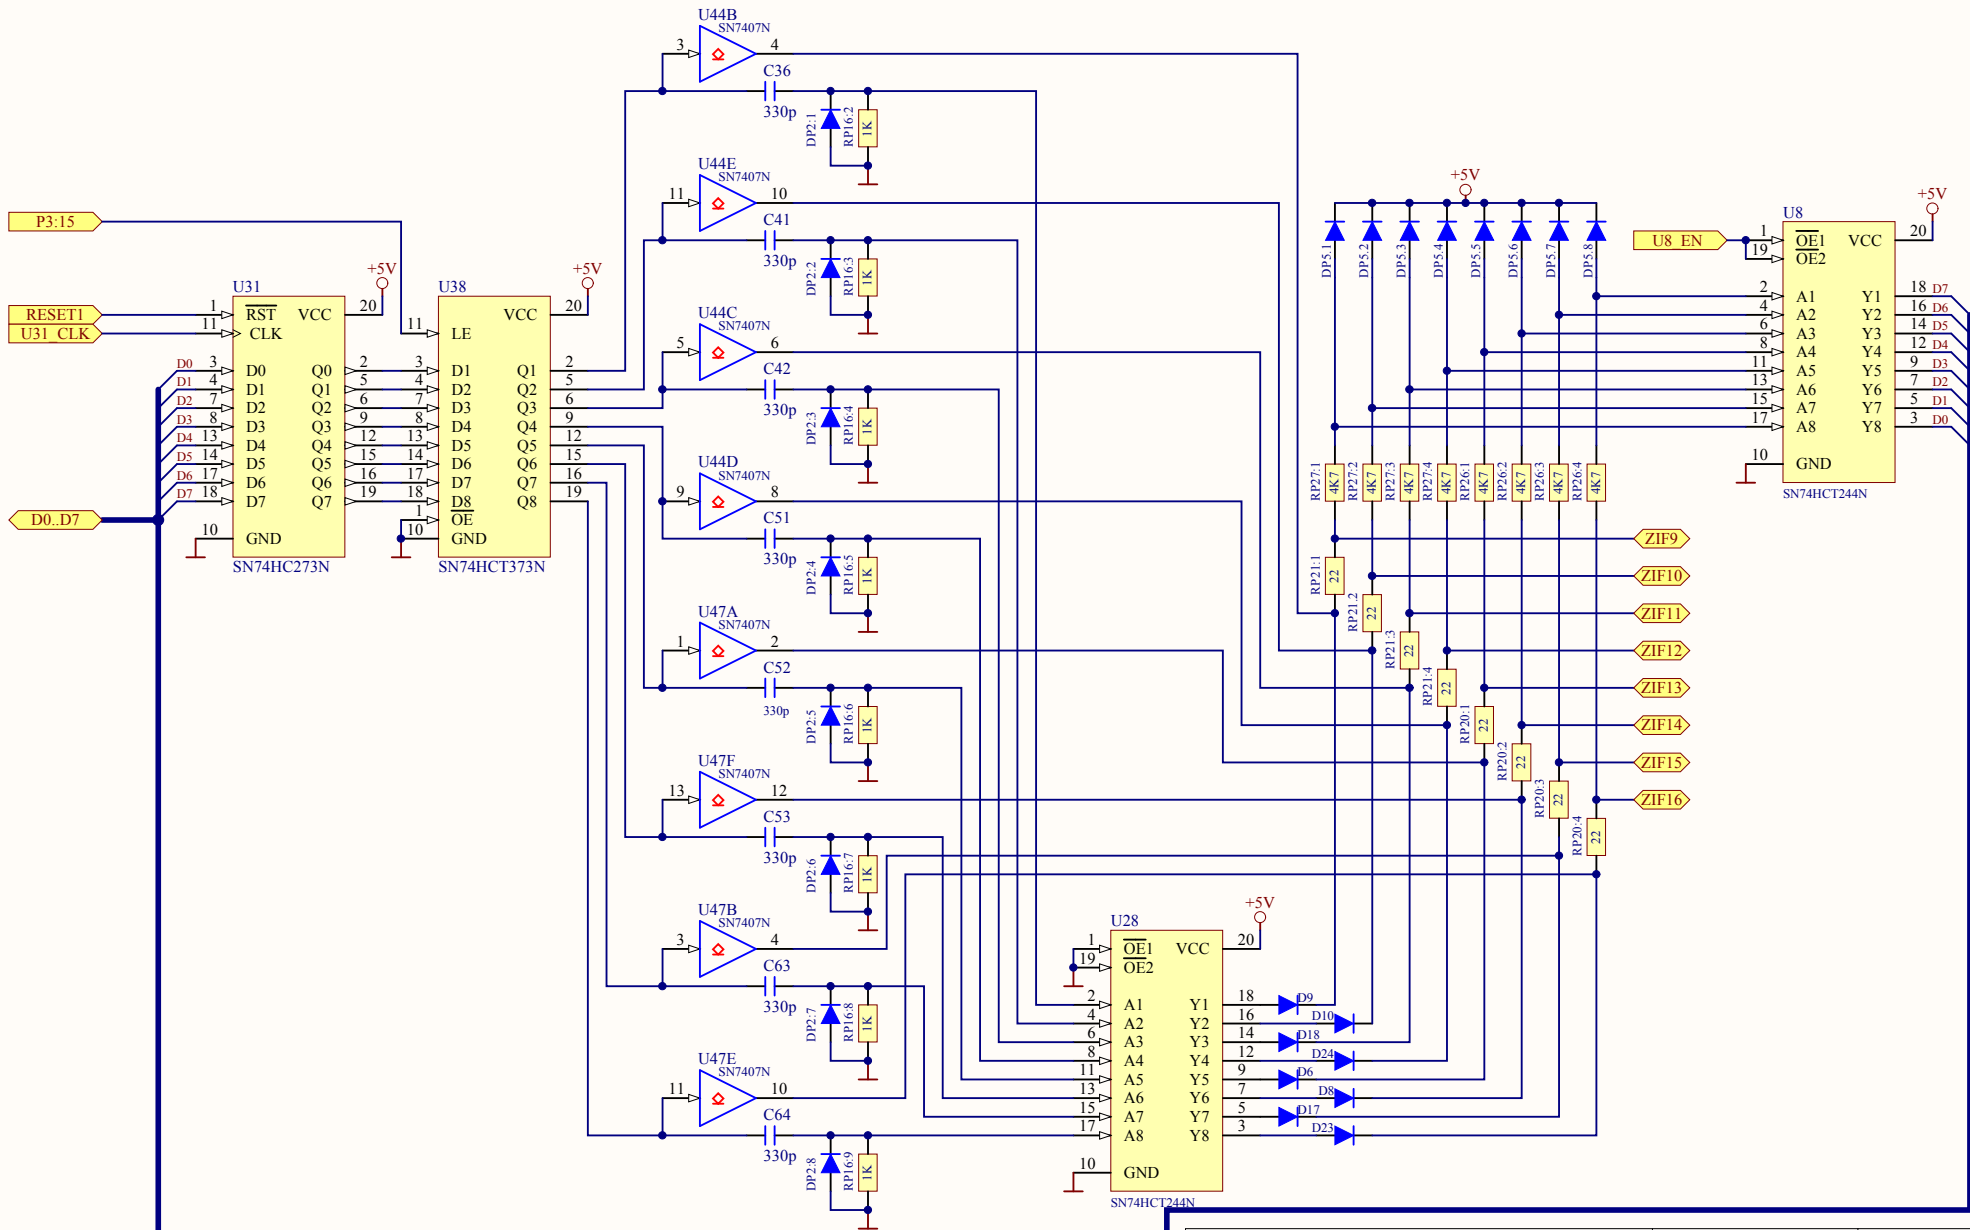

Title **ZIF25-32 command & drivers**

Size: A4 Number: * Revision: 1.0

Date: 22/09/2014 Time: 9:10:05 Sheet * of *

File: C:\Tmp\HiLo-ALL-07\Lower ZIF25 32.SchDoc

*
*
*

Title ZIF33-40 drivers & command			*
Size: A4	Number: *	Revision: 1.0	*
Date: 22/09/2014	Time: 9:10:07	Sheet * of *	*
File: C:\Tmp\HiLo-ALL-07\Lower ZIF33 40.SchDoc			