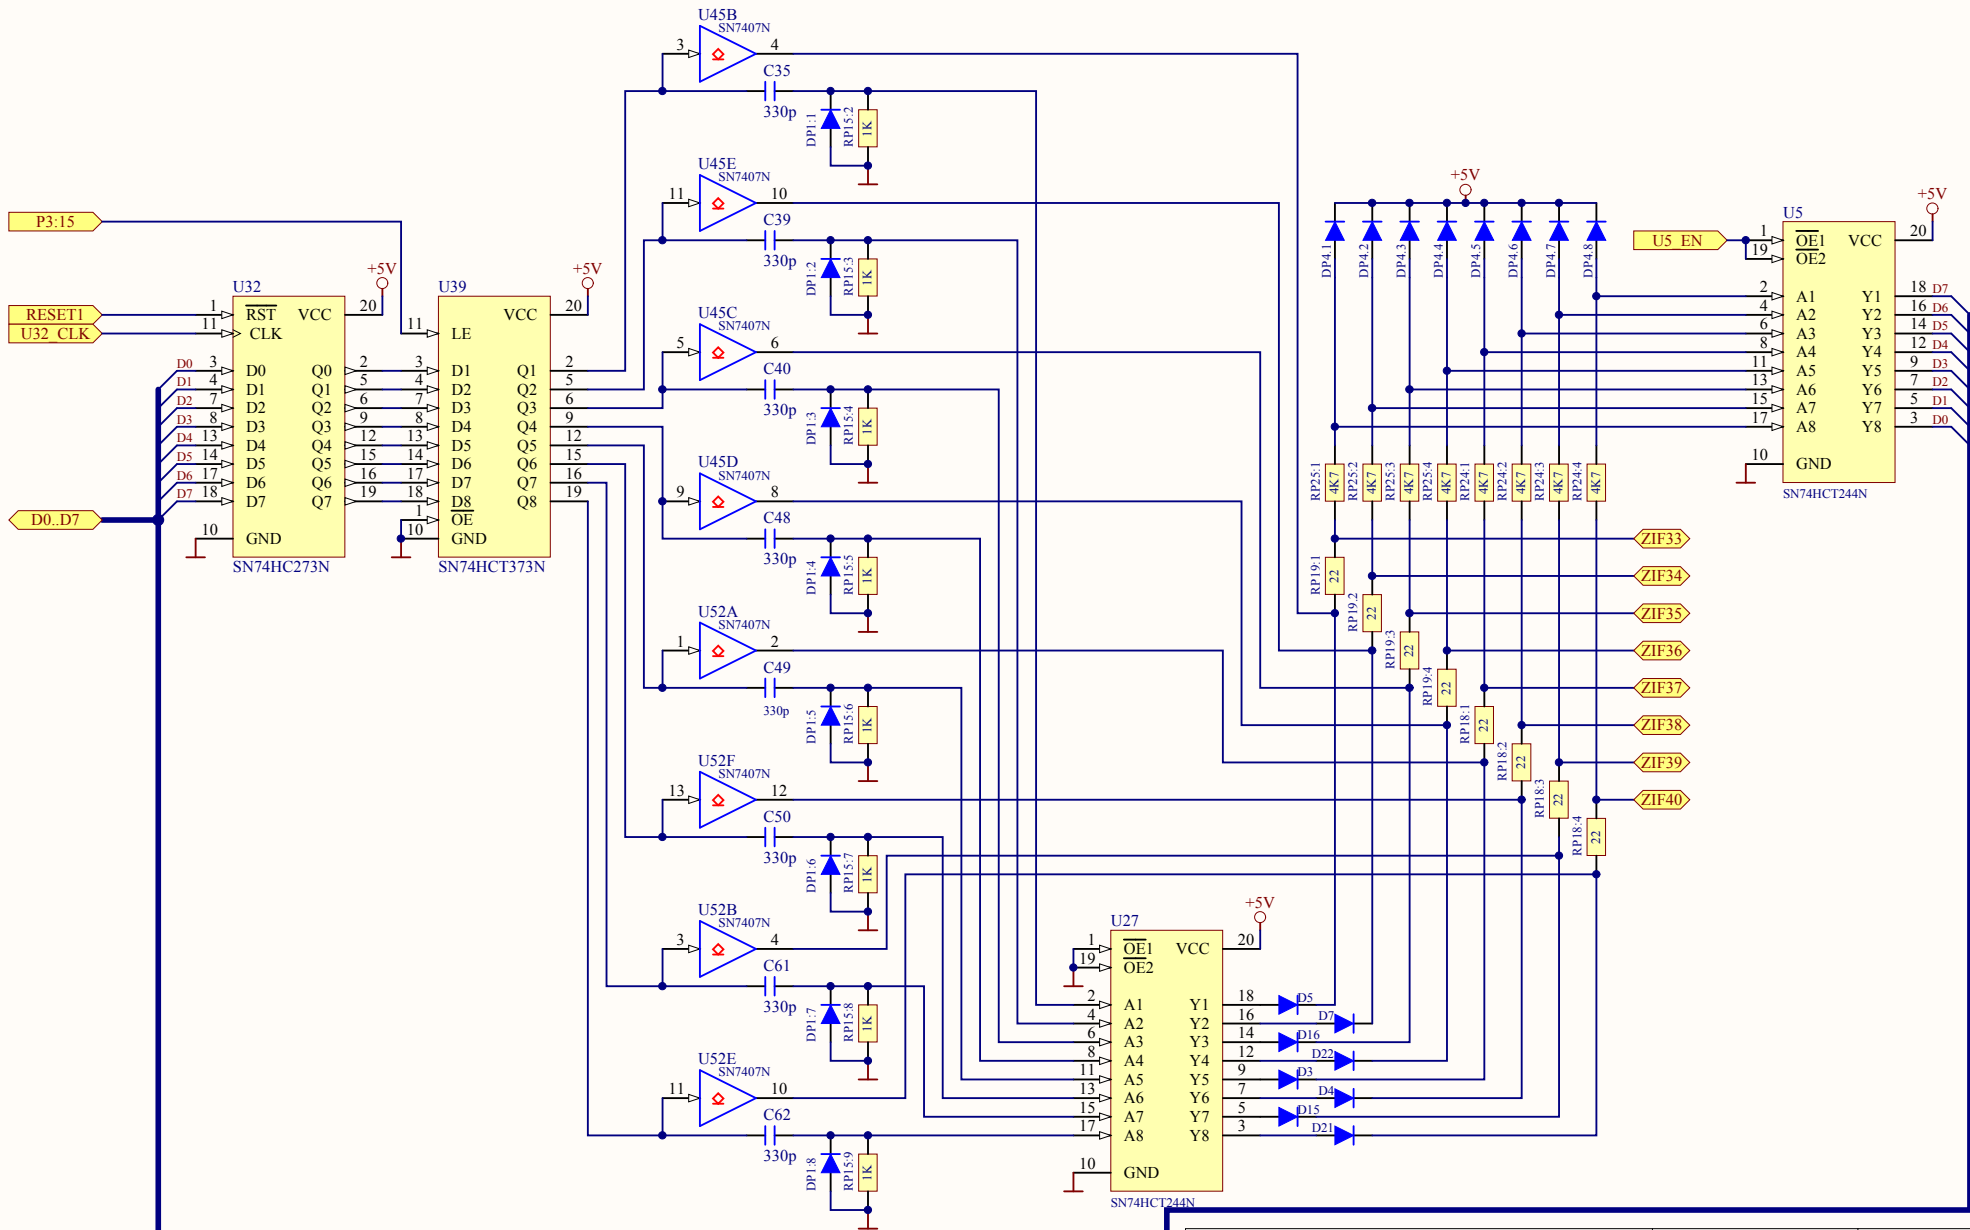

Title **ZIF25-32 command & drivers**

Size: A4 Number: * Revision: 1.0

Date: 22/09/2014 Time: 9:10:05 Sheet * of *

File: C:\Tmp\HiLo-ALL-07\Lower ZIF25 32.SchDoc

*
*
*

Title ZIF33-40 drivers & command			*
Size: A4	Number: *	Revision: 1.0	*
Date: 22/09/2014	Time: 9:10:07	Sheet * of *	*
File: C:\Tmp\HiLo-ALL-07\Lower ZIF33 40.SchDoc			